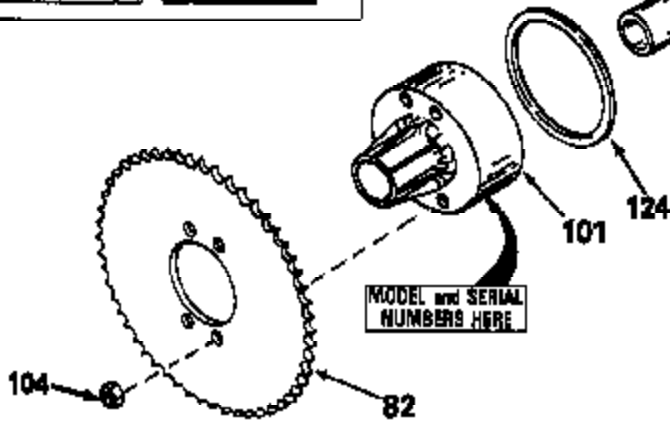

JOIST

SICHER IST DAS:
DAS ORIGINAL

47	48
47A	48A
47B	48B
47C	48C
47D	48D
47E	48E
47H	48H
47L	48L

47M	48M
47P	48P
47R	48R
47V	48V
47W	48W
47X	48X

Ref #	Part Number	Qty	Description
13	778130		Gear, Bevel (16 teeth) (Steel)
14	778131		Gear, Pinion (16 teeth) (Steel)
17	786040		Pin, Drive
26	792018		Ring, Retaining
31	780045		Washer (1" ID x 1-1/2 OD x 1/16" thick)
31A	780096		Washer, Thrust
47B	774319		Axle (7" long)
48B	774319		Axle (7" long)
82	786043		Sprocket. No Teeth 54. O.D. 8.823
82	786051		Sprocket. No Teeth 60. O.D. 9.841
82	786070		Sprocket. No Teeth 48. O.D. 7.920
82	786041A		Sprocket. No Teeth 45. O.D. 7.389
82	786042	100-173	Sprocket. No Teeth 40. O.D. 6.650
90	788067B	Peerless	Grease (32 oz. bottle Bentonite grease)
101	774314		Differential Carrier Hsg (Incl. 137)
102	774314		Differential Carrier Hsg (Incl. 139)
103	792041		Screw, 5/16-18 x 3-3/4"
104A	792061		Washer, Flat, 5/16"
104	792042		Nut, Lock, 5/16-18 (Use as required)
137	780110		Bushing (1" ID x 1-1/8" OD x 2" long)
139	780110		Bushing (1" ID x 1-1/8" OD x 2" long)