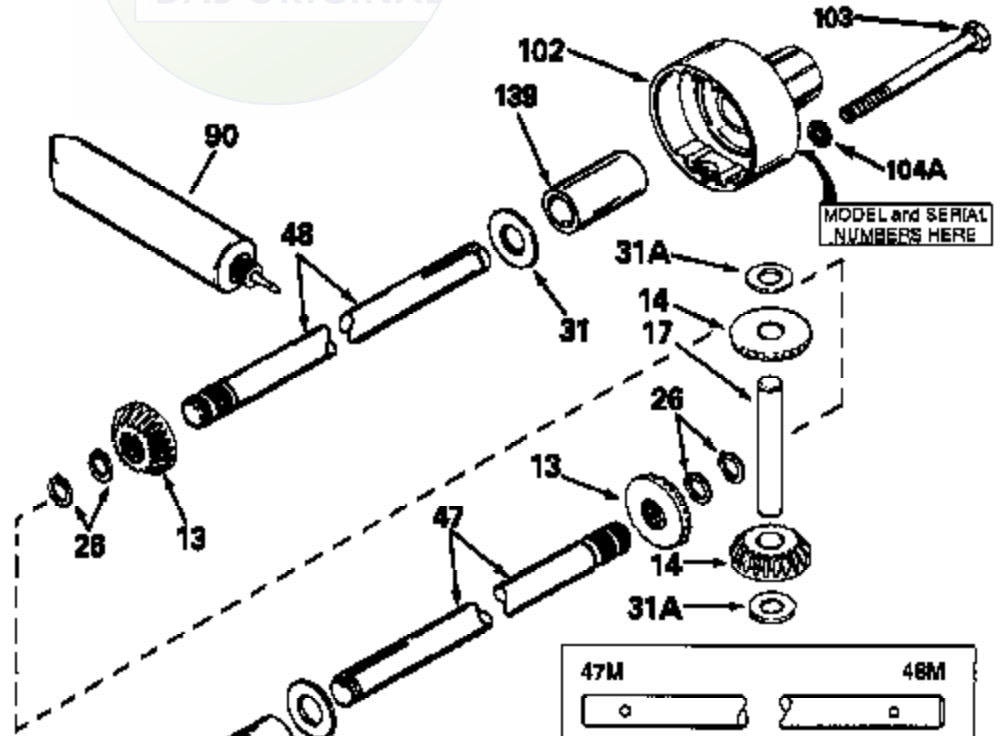

JOIST

SICHER IST DAS:
DAS ORIGINAL

47	48
47A	48A
47B	48B
47C	48C
47D	48D
47E	48E
47H	48H
47L	48L

47M	48M
47P	48P
47R	48R
47V	48V
47W	48W
47X	48X

Ref #	Part Number	Qty	Description
13	778130		Gear, Bevel (16 teeth) (Steel)
14	778131		Gear, Pinion (16 teeth) (Steel)
17	786040		Pin, Drive
26	792018		Ring, Retaining
31	780045		Washer (1" ID x 1-1/2 OD x 1/16" thick)
31A	780096		Washer, Thrust
47B	774319		Axle (7" long)
48B	774319		Axle (7" long)
82	786043		Sprocket. No Teeth 54. O.D. 8.823
82	786051		Sprocket. No Teeth 60. O.D. 9.841
82	786070		Sprocket. No Teeth 48. O.D. 7.920
82	786041A		Sprocket. No Teeth 45. O.D. 7.389
82	786042	100-173	Sprocket. No Teeth 40. O.D. 6.650
90	788067B	Peerless	Grease (32 oz. bottle Bentonite grease)
101	774314		Differential Carrier Hsg (Incl. 137)
102	774314		Differential Carrier Hsg (Incl. 139)
103	792041		Screw, 5/16-18 x 3-3/4"
104A	792061		Washer, Flat, 5/16"
104	792042		Nut, Lock, 5/16-18 (Use as required)
137	780110		Bushing (1" ID x 1-1/8" OD x 2" long)
139	780110		Bushing (1" ID x 1-1/8" OD x 2" long)